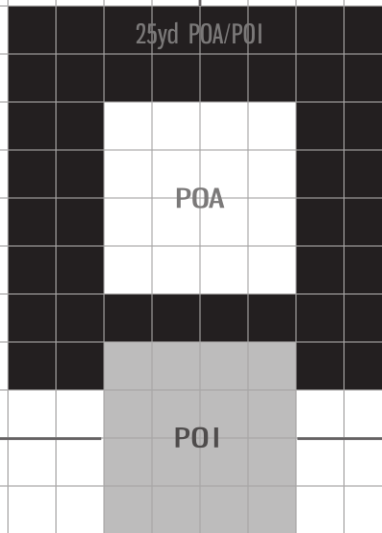

R/D

L/D

R/U

L/U

Aimpoint/EOTech/LCO/Holosun/Vortex: 1 click = 0.5 MOA  
 25yd Conversion: 2 clicks = 1 line  
 50yd Conversion: 1 click = 1 line

RMR/DeltaPoint Pro Adjustment: 1 click = 1 MOA  
 25yd Conversion: 1 click = 1 line  
 50yd Conversion: 1 click = 2 lines